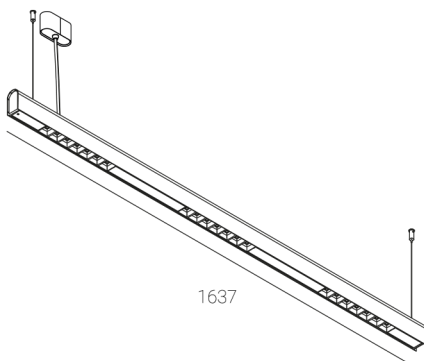

KAMERTON S Louver

CODE: 5.3201.03D1.167W.W0

LED | 3000 K | >90 | SDCM ≤3 | 50.000 h L80 B10 | IP20 | ON/OFF | 220-240V 50-60Hz |  | 

TECHNICAL DATA

Power: 28,2 W CC HO (High output)
Flux: 3576 lm
CCT: 3000 K
CRI: >90
SDCM: ≤3
Durability of LED sources: 50.000 h, L80 B10
Diffuser / Optic: Wide beam (UGR<19)

Mounting type: Suspended, direct (SD)
Power supply: 220-240V, 50-60Hz
Control: ON/OFF
Protection Class: I
IP: IP20
Material: Extruded aluminium profile
Finishing: powder coated: wine (RAL3005)

TECHNICAL DRAWING

Dimensions: 1637x44 mm

PHOTOMETRIC DATA

ACCESSORIES (ORDERED SEPARATELY)

OTHER