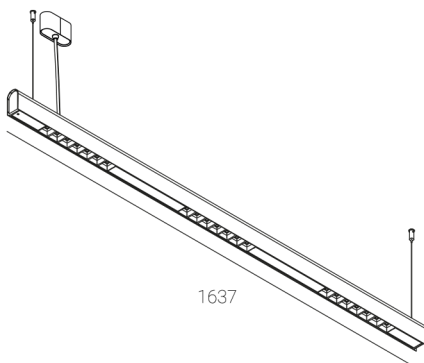

KAMERTON S Louver

CODE: 5.3201.03D1.167W.W0

LED | 3000 K | >90 | SDCM ≤3 | 50.000 h L80 B10 | IP20 | ON/OFF | 220-240V 50-60Hz |  | 

TECHNICAL DATA

Power: 28,2 W CC HO (High output)
Flux: 3576 lm
CCT: 3000 K
CRI: >90
SDCM: ≤3
Durability of LED sources: 50.000 h, L80 B10
Diffuser / Optic: Wide beam (UGR<19)

Mounting type: Suspended, direct (SD)
Power supply: 220-240V, 50-60Hz
Control: ON/OFF
Protection Class: I
IP: IP20
Material: Extruded aluminium profile
Finishing: powder coated: wine (RAL3005)

TECHNICAL DRAWING

Dimensions: 1637x44 mm

PHOTOMETRIC DATA

ACCESSORIES (ORDERED SEPARATELY)

OTHER