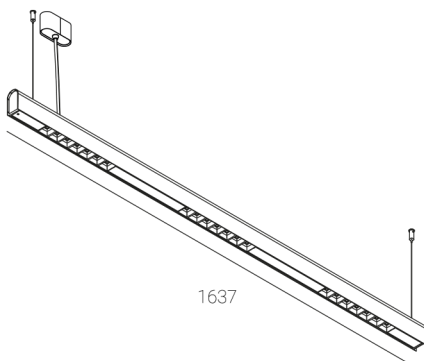

KAMERTON S Louver

CODE: 5.3201.03D1.167W.W0

LED | 3000 K | >90 | SDCM ≤3 | 50.000 h
L80 B10 | IP20 | ON/OFF | 220-240V
50-60Hz |  |  |

TECHNICAL DATA

Power: 28,2 W CC HO (High output)
Flux: 3576 lm
CCT: 3000 K
CRI: >90
SDCM: ≤3
Durability of LED sources: 50.000 h, L80 B10
Diffuser / Optic: Wide beam (UGR<19)

Mounting type: Suspended, direct (SD)
Power supply: 220-240V, 50-60Hz
Control: ON/OFF
Protection Class: I
IP: IP20
Material: Extruded aluminium profile
Finishing: powder coated: wine (RAL3005)

TECHNICAL DRAWING

Dimensions: 1637x44 mm

PHOTOMETRIC DATA

ACCESSORIES (ORDERED SEPARATELY)

OTHER