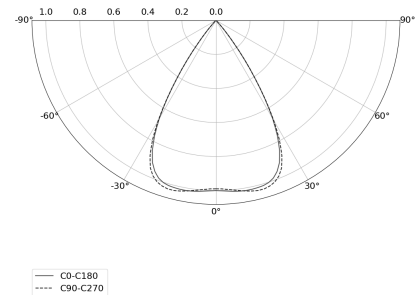

### TECHNICAL DATA

Power: 28,2 W CC HO (High output)  
Flux: 3825 lm  
CCT: 4000 K  
CRI: >90  
SDCM: ≤3  
Durability of LED sources: 50.000 h, L80 B10  
Diffuser / Optic: Wide beam (UGR<19)

Mounting type: Suspended, direct (SD)  
Power supply: 220-240V, 50-60Hz  
Control: ON/OFF  
Protection Class: I  
IP: IP20  
Material: Extruded aluminium profile  
Finishing: powder coated: sage

### TECHNICAL DRAWING

Dimensions: 1637x44 mm

### PHOTOMETRIC DATA