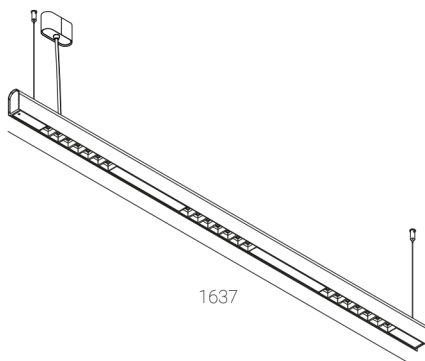

KAMERTON S Louver

CODE: 5.3201.03D1.C67W.D0

LED | 3000 K | >90 | SDCM ≤3 | 50.000 h L80 B10 | IP20 | Casambi | 220-240V 50-60Hz |  | 

TECHNICAL DATA

Power: 28,2 W CC HO (High output)
Flux: 3576 lm
CCT: 3000 K
CRI: >90
SDCM: ≤3
Durability of LED sources: 50.000 h, L80 B10
Diffuser / Optic: Wide beam (UGR<19)

Mounting type: Suspended, direct (SD)
Power supply: 220-240V, 50-60Hz
Control: Casambi
Protection Class: I
IP: IP20
Material: Extruded aluminium profile
Finishing: powder coated: sandy

TECHNICAL DRAWING

Dimensions: 1637x44 mm

PHOTOMETRIC DATA

ACCESSORIES (ORDERED SEPARATELY)

OTHER