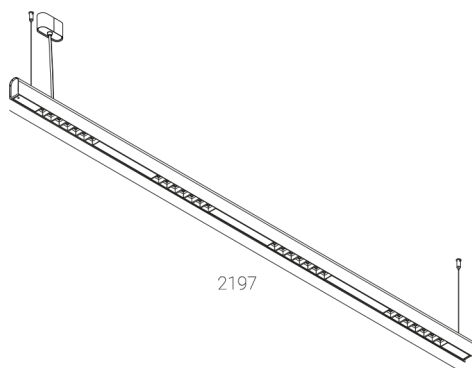

## KAMERTON S Louver

CODE: 5.3201.04D1.WA3W.G0

LED | 2700-3000K | >90 | SDCM ≤3 | 50.000 h L80 B10 | IP20 | Dim to warm | 220-240V 50-60Hz |  |  |

### TECHNICAL DATA

Power: 37,6 W CV HO (High output)  
Flux: 3408 lm  
CCT: 2700-3000K  
CRI: >90  
SDCM: ≤3  
Durability of LED sources: 50.000 h, L80 B10  
Diffuser / Optic: Wide beam (UGR<19)

Mounting type: Suspended, direct (SD)  
Power supply: 220-240V, 50-60Hz  
Control: Dim to warm  
Protection Class: I  
IP: IP20  
Material: Extruded aluminium profile  
Finishing: powder coated: fog (RAL7038)

### TECHNICAL DRAWING

Dimensions: 2197x44 mm