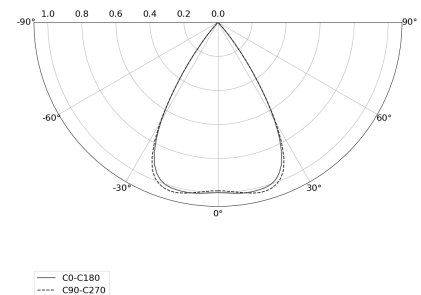

### TECHNICAL DATA

Power: 37,6 W CV HO (High output)  
Flux: 3408 lm  
CCT: 2700-3000K  
CRI: >90  
SDCM: ≤3  
Durability of LED sources: 50.000 h, L80 B10  
Diffuser / Optic: Wide beam (UGR<19)

Mounting type: Suspended, direct (SD)  
Power supply: 220-240V, 50-60Hz  
Control: Dim to warm  
Protection Class: I  
IP: IP20  
Material: Extruded aluminium profile  
Finishing: powder coated: cloudy

### TECHNICAL DRAWING

Dimensions: 2197x44 mm

### PHOTOMETRIC DATA