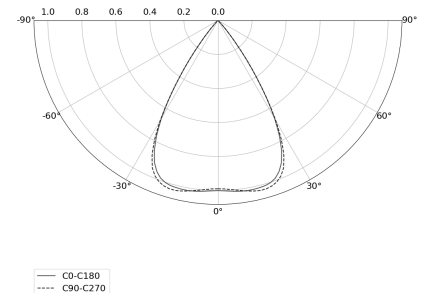

### TECHNICAL DATA

Power: 37,6 W CV HO (High output)  
Flux: 3408 lm  
CCT: 2700-3000K  
CRI: >90  
SDCM: ≤3  
Durability of LED sources: 50.000 h, L80 B10  
Diffuser / Optic: Wide beam (UGR<19)

Mounting type: Suspended, direct (SD)  
Power supply: 220-240V, 50-60Hz  
Control: Dim to warm  
Protection Class: I  
IP: IP20  
Material: Extruded aluminium profile  
Finishing: powder coated: black dust

### TECHNICAL DRAWING

Dimensions: 2197x44 mm

### PHOTOMETRIC DATA