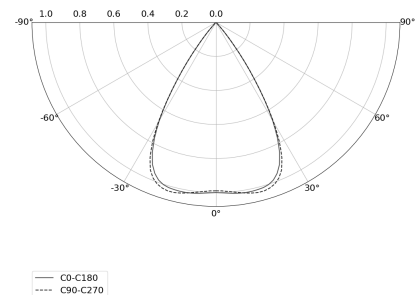

KAMERTON S Louver

CODE: 5.3201.04D1.WA3W.V0

LED | 2700-3000K | >90 | SDCM ≤3 | 50.000 h
L80 B10 | IP20 | Dim to warm | 220-240V
50-60Hz |  |  |

TECHNICAL DATA

Power: 37,6 W CV HO (High output)
Flux: 3408 lm
CCT: 2700-3000K
CRI: >90
SDCM: ≤3
Durability of LED sources: 50.000 h, L80 B10
Diffuser / Optic: Wide beam (UGR<19)

Mounting type: Suspended, direct (SD)
Power supply: 220-240V, 50-60Hz
Control: Dim to warm
Protection Class: I
IP: IP20
Material: Extruded aluminium profile
Finishing: powder coated: volcano

TECHNICAL DRAWING

Dimensions: 2197x44 mm

PHOTOMETRIC DATA

ACCESSORIES (ORDERED SEPARATELY)

OTHER