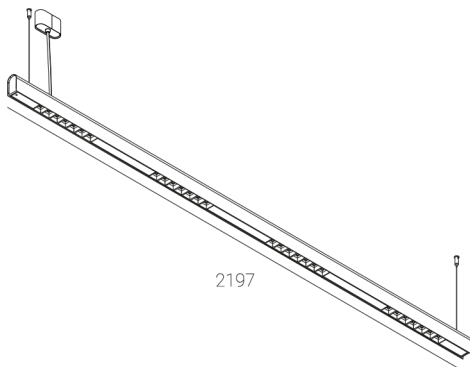

KAMERTON S Louver

CODE: 5.3201.04D1.167W.40

LED | 3000 K | >90 | SDCM ≤3 | 50,000 h
L80 B10 | IP20 | ON/OFF | 220-240V
50-60Hz |  |  |

TECHNICAL DATA

Power: 37,6 W CC HO (High output)
Flux: 4768 lm
CCT: 3000 K
CRI: >90
SDCM: ≤3
Durability of LED sources: 50.000 h, L80 B10
Diffuser / Optic: Wide beam (UGR<19)

Mounting type: Suspended, direct (SD)
Power supply: 220-240V, 50-60Hz
Control: ON/OFF
Protection Class: I
IP: IP20
Material: Extruded aluminium profile
Finishing: powder coated: white (RAL9016)

TECHNICAL DRAWING

Dimensions: 2197x44 mm

PHOTOMETRIC DATA

ACCESSORIES (ORDERED SEPARATELY)

OTHER