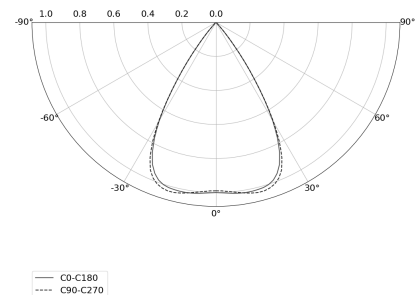

KAMERTON S Louver

CODE: 5.3201.04D1.167W.40

LED | 3000 K | >90 | SDCM ≤3 | 50,000 h
L80 B10 | IP20 | ON/OFF | 220-240V
50-60Hz |  |  |

TECHNICAL DATA

Power: 37,6 W CC HO (High output)
Flux: 4768 lm
CCT: 3000 K
CRI: >90
SDCM: ≤3
Durability of LED sources: 50.000 h, L80 B10
Diffuser / Optic: Wide beam (UGR<19)

Dimensions: 2197x44 mm

PHOTOMETRIC DATA

ACCESSORIES (ORDERED SEPARATELY)

OTHER