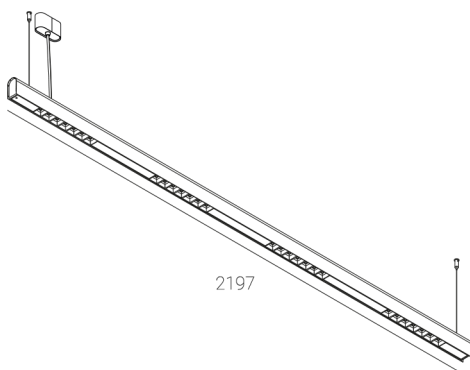

KAMERTON S Louver

CODE: 5.3201.04D1.167W.S0

LED | 3000 K | >90 | SDCM ≤3 | 50,000 h
L80 B10 | IP20 | ON/OFF | 220-240V
50-60Hz |  |  |

TECHNICAL DATA

Power:	37,6 W CC HO (High output)	Mounting type:	Suspended, direct (SD)
Flux:	4768 lm	Power supply:	220-240V, 50-60Hz
CCT:	3000 K	Control:	ON/OFF
CRI:	>90	Protection Class:	I
SDCM:	≤3	IP:	IP20
Durability of LED sources:	50.000 h, L80 B10	Material:	Extruded aluminium profile
Diffuser / Optic:	Wide beam (UGR<19)	Finishing:	powder coated: sapphire (RAL5003)

TECHNICAL DRAWING

Dimensions: **2197x44 mm**

PHOTOMETRIC DATA

ACCESSORIES (ORDERED SEPARATELY)

OTHER