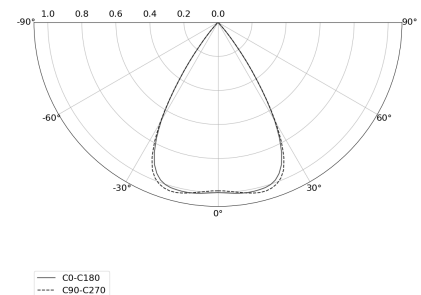

KAMERTON S Louver

CODE: 5.3201.04D1.167W.S0

LED | 3000 K | >90 | SDCM ≤3 | 50,000 h
L80 B10 | IP20 | ON/OFF | 220-240V
50-60Hz |  |  |

TECHNICAL DATA

Power:	37,6 W CC HO (High output)	Mounting type:	Suspended, direct (SD)
Flux:	4768 lm	Power supply:	220-240V, 50-60Hz
CCT:	3000 K	Control:	ON/OFF
CRI:	>90	Protection Class:	I
SDCM:	≤3	IP:	IP20
Durability of LED sources:	50.000 h, L80 B10	Material:	Extruded aluminium profile
Diffuser / Optic:	Wide beam (UGR<19)	Finishing:	powder coated: sapphire (RAL5003)

TECHNICAL DRAWING

Dimensions: **2197x44 mm**

PHOTOMETRIC DATA

ACCESSORIES (ORDERED SEPARATELY)

OTHER