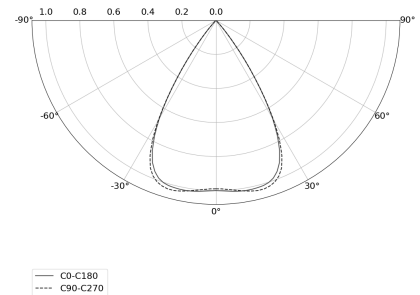

KAMERTON S Louver

CODE: 5.3201.04D1.167W.E0

LED | 3000 K | >90 | SDCM ≤3 | 50,000 h
L80 B10 | IP20 | ON/OFF | 220-240V
50-60Hz |  |  |

TECHNICAL DATA

Power: 37,6 W CC HO (High output)
Flux: 4768 lm
CCT: 3000 K
CRI: >90
SDCM: ≤3
Durability of LED sources: 50.000 h, L80 B10
Diffuser / Optic: Wide beam (UGR<19)

Dimensions: 2197x44 mm

PHOTOMETRIC DATA

ACCESSORIES (ORDERED SEPARATELY)

OTHER