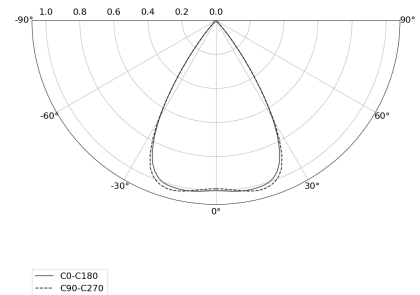

PHOTOMETRIC DATA

ACCESSORIES (ORDERED SEPARATELY)

OTHER