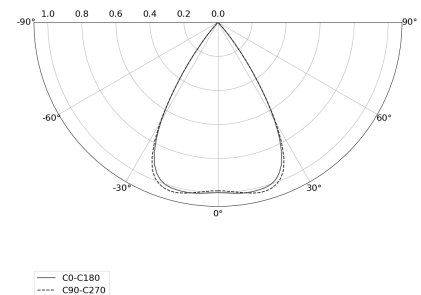

KAMERTON S Louver

CODE: 5.3201.04D1.167W.CO

LED | 3000 K | >90 | SDCM ≤3 | 50,000 h
L80 B10 | IP20 | ON/OFF | 220-240V
50-60Hz |  |  |

TECHNICAL DATA

Power: 37,6 W CC HO (High output)
Flux: 4768 lm
CCT: 3000 K
CRI: >90
SDCM: ≤3
Durability of LED sources: 50.000 h, L80 B10
Diffuser / Optic: Wide beam (UGR<19)

Dimensions: 2197x44 mm

PHOTOMETRIC DATA

ACCESSORIES (ORDERED SEPARATELY)

OTHER