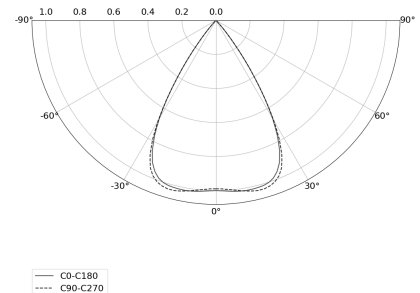

### TECHNICAL DATA

Power: 37,6 W CC HO (High output)  
Flux: 5100 lm  
CCT: 4000 K  
CRI: >90  
SDCM: ≤3  
Durability of LED sources: 50.000 h, L80 B10  
Diffuser / Optic: Wide beam (UGR<19)

Mounting type: Suspended, direct (SD)  
Power supply: 220-240V, 50-60Hz  
Control: ON/OFF  
Protection Class: I  
IP: IP20  
Material: Extruded aluminium profile  
Finishing: powder coated: white (RAL9016)

### TECHNICAL DRAWING

Dimensions: 2197x44 mm

### PHOTOMETRIC DATA