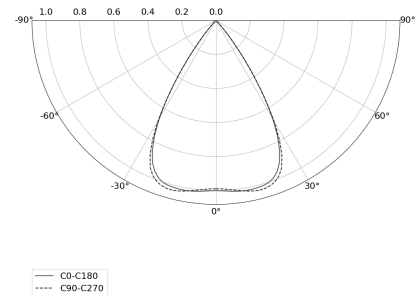

### TECHNICAL DATA

Power: 37,6 W CC HO (High output)  
Flux: 5100 lm  
CCT: 4000 K  
CRI: >90  
SDCM: ≤3  
Durability of LED sources: 50.000 h, L80 B10  
Diffuser / Optic: Wide beam (UGR<19)

Mounting type: Suspended, direct (SD)  
Power supply: 220-240V, 50-60Hz  
Control: ON/OFF  
Protection Class: I  
IP: IP20  
Material: Extruded aluminium profile  
Finishing: powder coated: fog (RAL7038)

### TECHNICAL DRAWING

Dimensions: 2197x44 mm

### PHOTOMETRIC DATA