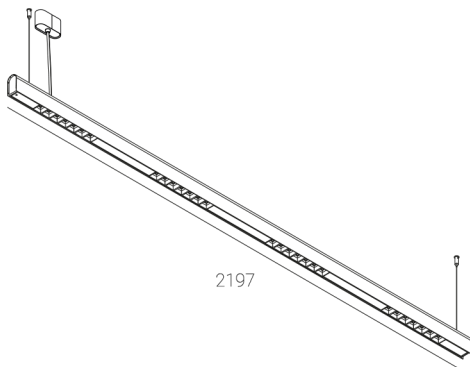

KAMERTON S Louver

CODE: 5.3201.04D1.177W.H0

LED | 4000 K | >90 | SDCM ≤3 | 50.000 h
L80 B10 | IP20 | ON/OFF | 220-240V
50-60Hz |  |  |

TECHNICAL DATA

Power: 37,6 W CC HO (High output)
Flux: 5100 lm
CCT: 4000 K
CRI: >90
SDCM: ≤3
Durability of LED sources: 50.000 h, L80 B10
Diffuser / Optic: Wide beam (UGR<19)

Mounting type: Suspended, direct (SD)
Power supply: 220-240V, 50-60Hz
Control: ON/OFF
Protection Class: I
IP: IP20
Material: Extruded aluminium profile
Finishing: powder coated: graphite (RAL7024)

TECHNICAL DRAWING

Dimensions: 2197x44 mm

PHOTOMETRIC DATA

ACCESSORIES (ORDERED SEPARATELY)

OTHER