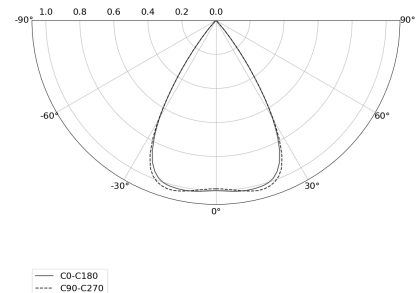

KAMERTON S Louver

CODE: 5.3201.04D1.177W.H0

LED | 4000 K | >90 | SDCM ≤3 | 50.000 h
L80 B10 | IP20 | ON/OFF | 220-240V
50-60Hz |  |  |

TECHNICAL DATA

Power: 37,6 W CC HO (High output)
Flux: 5100 lm
CCT: 4000 K
CRI: >90
SDCM: ≤3
Durability of LED sources: 50.000 h, L80 B10
Diffuser / Optic: Wide beam (UGR<19)

Dimensions: 2197x44 mm

PHOTOMETRIC DATA

ACCESSORIES (ORDERED SEPARATELY)

OTHER