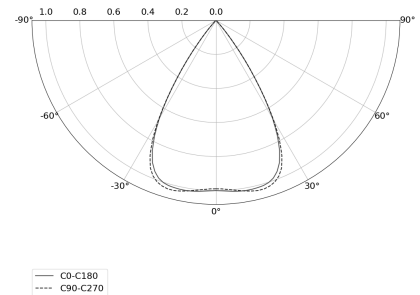

### TECHNICAL DATA

Power: 37,6 W CC HO (High output)  
Flux: 5100 lm  
CCT: 4000 K  
CRI: >90  
SDCM: ≤3  
Durability of LED sources: 50.000 h, L80 B10  
Diffuser / Optic: Wide beam (UGR<19)

Mounting type: Suspended, direct (SD)  
Power supply: 220-240V, 50-60Hz  
Control: ON/OFF  
Protection Class: I  
IP: IP20  
Material: Extruded aluminium profile  
Finishing: powder coated: wine (RAL3005)

### TECHNICAL DRAWING

Dimensions: 2197x44 mm

### PHOTOMETRIC DATA