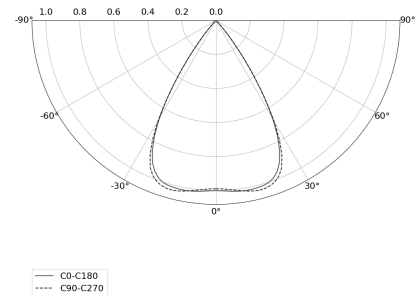

### TECHNICAL DATA

Power: 37,6 W CC HO (High output)  
Flux: 5100 lm  
CCT: 4000 K  
CRI: >90  
SDCM: ≤3  
Durability of LED sources: 50.000 h, L80 B10  
Diffuser / Optic: Wide beam (UGR<19)

Mounting type: Suspended, direct (SD)  
Power supply: 220-240V, 50-60Hz  
Control: ON/OFF  
Protection Class: I  
IP: IP20  
Material: Extruded aluminium profile  
Finishing: powder coated: sage

### TECHNICAL DRAWING

Dimensions: 2197x44 mm

### PHOTOMETRIC DATA