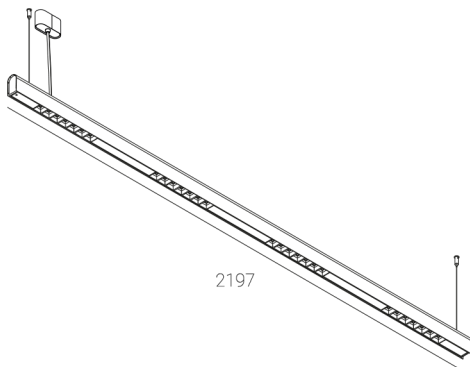

## KAMERTON S Louver

CODE: 5.3201.04D1.177W.M0

LED | 4000 K | >90 | SDCM ≤3 | 50.000 h L80 B10 | IP20 | ON/OFF | 220-240V 50-60Hz |  | 

### TECHNICAL DATA

Power: 37,6 W CC HO (High output)  
Flux: 5100 lm  
CCT: 4000 K  
CRI: >90  
SDCM: ≤3  
Durability of LED sources: 50.000 h, L80 B10  
Diffuser / Optic: Wide beam (UGR<19)

Mounting type: Suspended, direct (SD)  
Power supply: 220-240V, 50-60Hz  
Control: ON/OFF  
Protection Class: I  
IP: IP20  
Material: Extruded aluminium profile  
Finishing: powder coated: marrone

### TECHNICAL DRAWING

Dimensions: 2197x44 mm