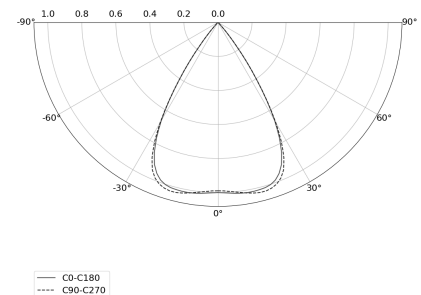

### TECHNICAL DATA

Power: 37,6 W CC HO (High output)  
Flux: 5100 lm  
CCT: 4000 K  
CRI: >90  
SDCM: ≤3  
Durability of LED sources: 50.000 h, L80 B10  
Diffuser / Optic: Wide beam (UGR<19)

Mounting type: Suspended, direct (SD)  
Power supply: 220-240V, 50-60Hz  
Control: ON/OFF  
Protection Class: I  
IP: IP20  
Material: Extruded aluminium profile  
Finishing: powder coated: marrone

### TECHNICAL DRAWING

Dimensions: 2197x44 mm

### PHOTOMETRIC DATA