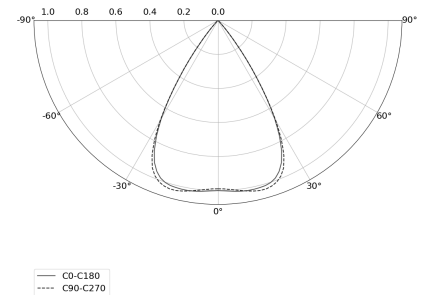

KAMERTON S Louver

CODE: 5.3201.04D1.267W.V0

LED | 3000 K | >90 | SDCM ≤3 | 50.000 h L80 B10 | IP20 | DALI | 220-240V 50-60Hz |  | 

TECHNICAL DATA

Power: 37,6 W CC HO (High output)
Flux: 4768 lm
CCT: 3000 K
CRI: >90
SDCM: ≤3
Durability of LED sources: 50.000 h, L80 B10
Diffuser / Optic: Wide beam (UGR<19)

Dimensions: 2197x44 mm

PHOTOMETRIC DATA

ACCESSORIES (ORDERED SEPARATELY)

OTHER