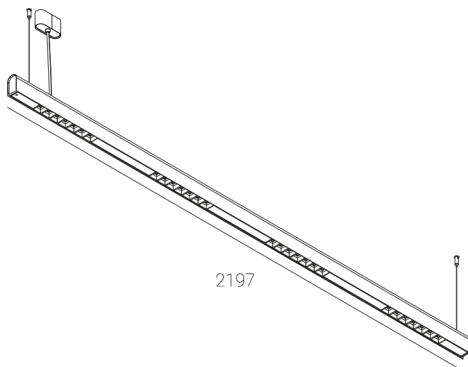

KAMERTON S Louver

CODE: 5.3201.04D1.277W.W0

LED | 4000 K | >90 | SDCM ≤3 | 50.000 h
L80 B10 | IP20 | DALI | 220-240V
50-60Hz |  | 

TECHNICAL DATA

Power: 37,6 W CC HO (High output)
Flux: 5100 lm
CCT: 4000 K
CRI: >90
SDCM: ≤3
Durability of LED sources: 50.000 h, L80 B10
Diffuser / Optic: Wide beam (UGR<19)

Mounting type: Suspended, direct (SD)
Power supply: 220-240V, 50-60Hz
Control: DALI
Protection Class: I
IP: IP20
Material: Extruded aluminium profile
Finishing: powder coated: wine (RAL3005)

TECHNICAL DRAWING

Dimensions: 2197x44 mm

PHOTOMETRIC DATA

ACCESSORIES (ORDERED SEPARATELY)

OTHER