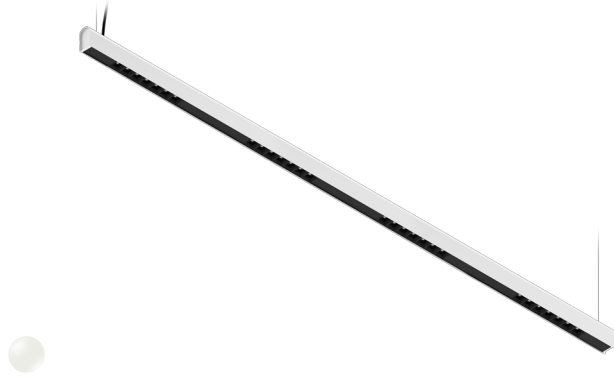

KAMERTON S Louver

CODE: 5.3201.04D1.C67W.40

LED | 3000 K | >90 | SDCM ≤3 | 50,000 h L80 B10 | IP20 | Casambi | 220-240V 50-60Hz |  | 

TECHNICAL DATA

Power: 37,6 W CC HO (High output)
Flux: 4768 lm
CCT: 3000 K
CRI: >90
SDCM: ≤3
Durability of LED sources: 50.000 h, L80 B10
Diffuser / Optic: Wide beam (UGR<19)

Mounting type: Suspended, direct (SD)
Power supply: 220-240V, 50-60Hz
Control: Casambi
Protection Class: I
IP: IP20
Material: Extruded aluminium profile
Finishing: powder coated: white (RAL9016)

TECHNICAL DRAWING

Dimensions: 2197x44 mm

PHOTOMETRIC DATA

ACCESSORIES (ORDERED SEPARATELY)

OTHER