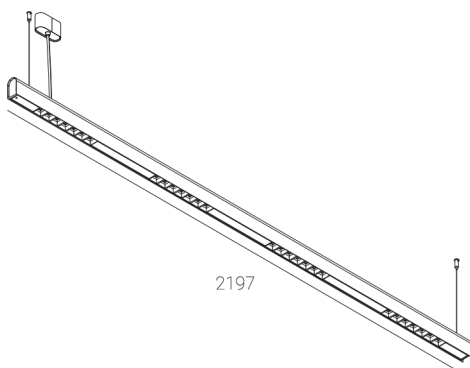

KAMERTON S Louver

CODE: 5.3201.04D1.C67W.40

LED | 3000 K | >90 | SDCM ≤3 | 50,000 h L80 B10 | IP20 | Casambi | 220-240V 50-60Hz |  | 

TECHNICAL DATA

Power: 37,6 W CC HO (High output)
Flux: 4768 lm
CCT: 3000 K
CRI: >90
SDCM: ≤3
Durability of LED sources: 50.000 h, L80 B10
Diffuser / Optic: Wide beam (UGR<19)

Mounting type: Suspended, direct (SD)
Power supply: 220-240V, 50-60Hz
Control: Casambi
Protection Class: I
IP: IP20
Material: Extruded aluminium profile
Finishing: powder coated: white (RAL9016)

TECHNICAL DRAWING

Dimensions: 2197x44 mm

PHOTOMETRIC DATA

ACCESSORIES (ORDERED SEPARATELY)

OTHER