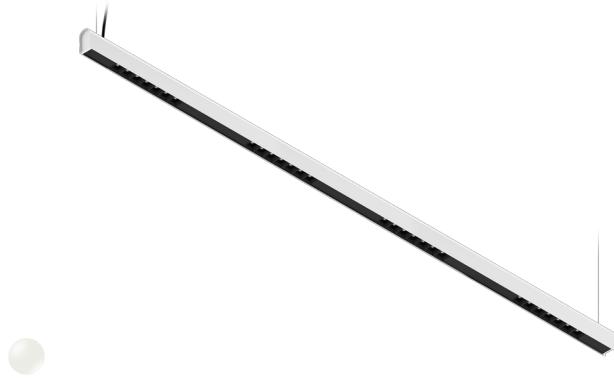

KAMERTON S Louver

CODE: 5.3201.04D1.C67W.40

LED | 3000 K | >90 | SDCM ≤3 | 50,000 h L80 B10 | IP20 | Casambi | 220-240V 50-60Hz |  | 

TECHNICAL DATA

Power: 37,6 W CC HO (High output)
Flux: 4768 lm
CCT: 3000 K
CRI: >90
SDCM: ≤3
Durability of LED sources: 50.000 h, L80 B10
Diffuser / Optic: Wide beam (UGR<19)

Mounting type: Suspended, direct (SD)
Power supply: 220-240V, 50-60Hz
Control: Casambi
Protection Class: I
IP: IP20
Material: Extruded aluminium profile
Finishing: powder coated: white (RAL9016)

TECHNICAL DRAWING

Dimensions: 2197x44 mm

PHOTOMETRIC DATA

ACCESSORIES (ORDERED SEPARATELY)

OTHER