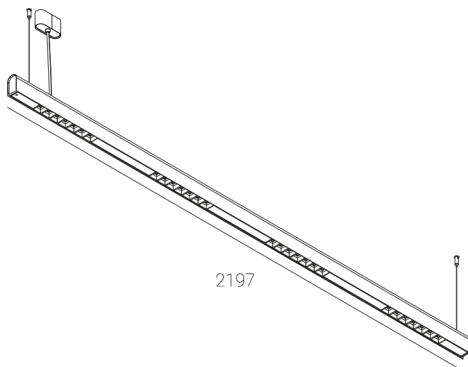

KAMERTON S Louver

CODE: 5.3201.04D1.C67W.S0

LED | 3000 K | >90 | SDCM ≤3 | 50,000 h
L80 B10 | IP20 | Casambi | 220-240V
50-60Hz |  | 

TECHNICAL DATA

Power: 37,6 W CC HO (High output)
Flux: 4768 lm
CCT: 3000 K
CRI: >90
SDCM: ≤3
Durability of LED sources: 50.000 h, L80 B10
Diffuser / Optic: Wide beam (UGR<19)

Mounting type: Suspended, direct (SD)
Power supply: 220-240V, 50-60Hz
Control: Casambi
Protection Class: I
IP: IP20
Material: Extruded aluminium profile
Finishing: powder coated: saphire (RAL5003)

TECHNICAL DRAWING

Dimensions: 2197x44 mm

PHOTOMETRIC DATA

ACCESSORIES (ORDERED SEPARATELY)

OTHER