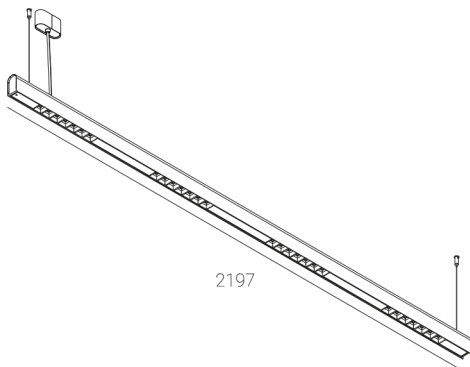

KAMERTON S Louver

CODE: 5.3201.04D1.C67W.00

LED | 3000 K | >90 | SDCM ≤3 | 50,000 h L80 B10 | IP20 | Casambi | 220-240V 50-60Hz |  | 

TECHNICAL DATA

Power: 37,6 W CC HO (High output)
Flux: 4768 lm
CCT: 3000 K
CRI: >90
SDCM: ≤3
Durability of LED sources: 50.000 h, L80 B10
Diffuser / Optic: Wide beam (UGR<19)

Mounting type: Suspended, direct (SD)
Power supply: 220-240V, 50-60Hz
Control: Casambi
Protection Class: I
IP: IP20
Material: Extruded aluminium profile
Finishing: powder coated: ochra

TECHNICAL DRAWING

Dimensions: 2197x44 mm

PHOTOMETRIC DATA

ACCESSORIES (ORDERED SEPARATELY)

OTHER