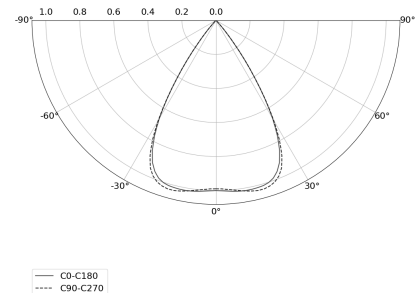

KAMERTON S Louver

CODE: 5.3201.04D1.C67W.00

LED | 3000 K | >90 | SDCM ≤3 | 50,000 h L80 B10 | IP20 | Casambi | 220-240V 50-60Hz |  | 

TECHNICAL DATA

Power: 37,6 W CC HO (High output)
Flux: 4768 lm
CCT: 3000 K
CRI: >90
SDCM: ≤3
Durability of LED sources: 50.000 h, L80 B10
Diffuser / Optic: Wide beam (UGR<19)

Dimensions: 2197x44 mm

PHOTOMETRIC DATA

ACCESSORIES (ORDERED SEPARATELY)

OTHER