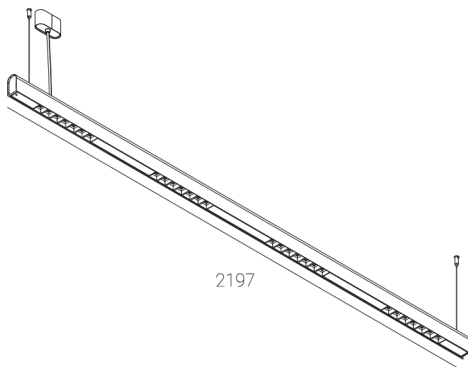

KAMERTON S Louver

CODE 5.3201.04D1.C67W.W0

LED | 3000 K | >90 | SDCM ≤3 | 50,000 h L80 B10 | IP20 | Casambi | 220-240V 50-60Hz |  | 

TECHNICAL DATA

Power: 37,6 W CC HO (High output)
Flux: 4768 lm
CCT: 3000 K
CRI: >90
SDCM: ≤3
Durability of LED sources: 50.000 h, L80 B10
Diffuser / Optic: Wide beam (UGR<19)

Mounting type: Suspended, direct (SD)
Power supply: 220-240V, 50-60Hz
Control: Casambi
Protection Class: I
IP: IP20
Material: Extruded aluminium profile
Finishing: powder coated: wine (RAL3005)

TECHNICAL DRAWING

Dimensions: 2197x44 mm

PHOTOMETRIC DATA

ACCESSORIES (ORDERED SEPARATELY)

OTHER