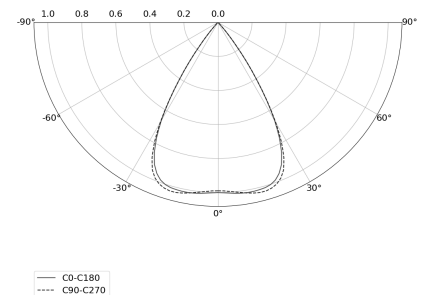

KAMERTON S Louver

CODE: 5.3201.04D1.C67W.E0

LED | 3000 K | >90 | SDCM ≤3 | 50,000 h
L80 B10 | IP20 | Casambi | 220-240V
50-60Hz |  | 

TECHNICAL DATA

Power: 37,6 W CC HO (High output)
Flux: 4768 lm
CCT: 3000 K
CRI: >90
SDCM: ≤3
Durability of LED sources: 50.000 h, L80 B10
Diffuser / Optic: Wide beam (UGR<19)

Dimensions: 2197x44 mm

PHOTOMETRIC DATA

ACCESSORIES (ORDERED SEPARATELY)

OTHER