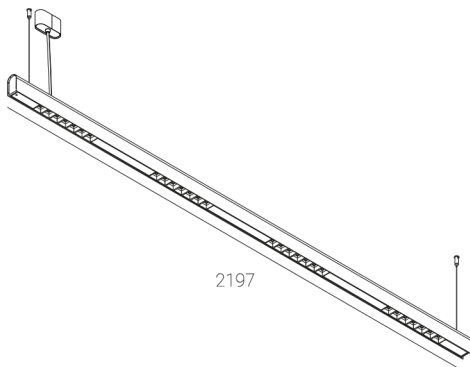

KAMERTON S Louver

CODE: 5.3201.04D1.C67W.E0

LED | 3000 K | >90 | SDCM ≤3 | 50,000 h
L80 B10 | IP20 | Casambi | 220-240V
50-60Hz |  | 

TECHNICAL DATA

Power: 37,6 W CC HO (High output)
Flux: 4768 lm
CCT: 3000 K
CRI: >90
SDCM: ≤3
Durability of LED sources: 50.000 h, L80 B10
Diffuser / Optic: Wide beam (UGR<19)

Mounting type: Suspended, direct (SD)
Power supply: 220-240V, 50-60Hz
Control: Casambi
Protection Class: I
IP: IP20
Material: Extruded aluminium profile
Finishing: powder coated: earth

TECHNICAL DRAWING

Dimensions: 2197x44 mm

PHOTOMETRIC DATA

ACCESSORIES (ORDERED SEPARATELY)

OTHER