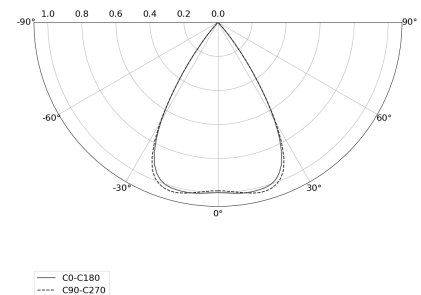

KAMERTON S Louver

CODE: 5.3201.04D1.C67W.A0

LED | 3000 K | >90 | SDCM ≤3 | 50,000 h
L80 B10 | IP20 | Casambi | 220-240V
50-60Hz |  | 

TECHNICAL DATA

Power: 37,6 W CC HO (High output)
Flux: 4768 lm
CCT: 3000 K
CRI: >90
SDCM: ≤3
Durability of LED sources: 50.000 h, L80 B10
Diffuser / Optic: Wide beam (UGR<19)

Dimensions: 2197x44 mm

PHOTOMETRIC DATA

ACCESSORIES (ORDERED SEPARATELY)

OTHER