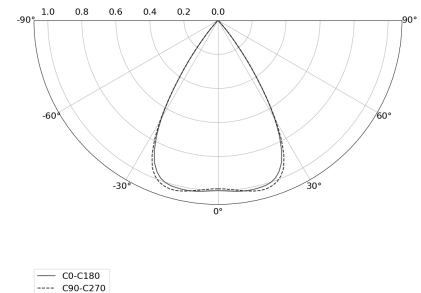

KAMERTON S Louver

CODE: 5.3201.04D1.C67W.N0

LED | 3000 K | >90 | SDCM ≤3 | 50,000 h
L80 B10 | IP20 | Casambi | 220-240V
50-60Hz |  | 

TECHNICAL DATA

Power: 37,6 W CC HO (High output)
Flux: 4768 lm
CCT: 3000 K
CRI: >90
SDCM: ≤3
Durability of LED sources: 50.000 h, L80 B10
Diffuser / Optic: Wide beam (UGR<19)

Dimensions: 2197x44 mm

PHOTOMETRIC DATA

ACCESSORIES (ORDERED SEPARATELY)

OTHER