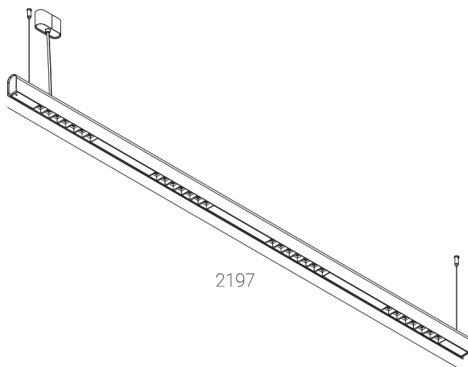

KAMERTON S Louver

CODE: 5.3201.04D1.C67W.N0

LED | 3000 K | >90 | SDCM ≤3 | 50,000 h
L80 B10 | IP20 | Casambi | 220-240V
50-60Hz |  | 

TECHNICAL DATA

Power: 37,6 W CC HO (High output)
Flux: 4768 lm
CCT: 3000 K
CRI: >90
SDCM: ≤3
Durability of LED sources: 50.000 h, L80 B10
Diffuser / Optic: Wide beam (UGR<19)

Mounting type: Suspended, direct (SD)
Power supply: 220-240V, 50-60Hz
Control: Casambi
Protection Class: I
IP: IP20
Material: Extruded aluminium profile
Finishing: powder coated: night

TECHNICAL DRAWING

Dimensions: 2197x44 mm

PHOTOMETRIC DATA

ACCESSORIES (ORDERED SEPARATELY)

OTHER