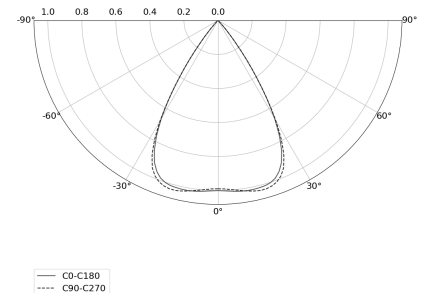

KAMERTON S Louver

CODE 5.3201.04D1.C67W.M0

LED | 3000 K | >90 | SDCM ≤3 | 50,000 h L80 B10 | IP20 | Casambi | 220-240V 50-60Hz |  | 

TECHNICAL DATA

Power: 37,6 W CC HO (High output)
Flux: 4768 lm
CCT: 3000 K
CRI: >90
SDCM: ≤3
Durability of LED sources: 50.000 h, L80 B10
Diffuser / Optic: Wide beam (UGR<19)

Dimensions: 2197x44 mm

PHOTOMETRIC DATA

ACCESSORIES (ORDERED SEPARATELY)

OTHER