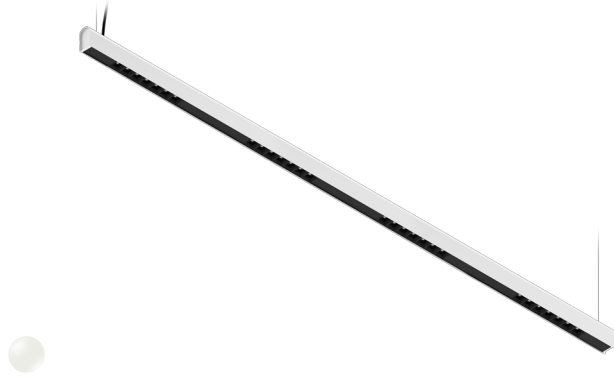

KAMERTON S Louver

CODE: 5.3201.04D1.C77W.40

LED | 4000 K | >90 | SDCM ≤3 | 50.000 h
L80 B10 | IP20 | Casambi | 220-240V
50-60Hz |  | 

TECHNICAL DATA

Power: 37,6 W CC HO (High output)
Flux: 5100 lm
CCT: 4000 K
CRI: >90
SDCM: ≤3
Durability of LED sources: 50.000 h, L80 B10
Diffuser / Optic: Wide beam (UGR<19)

Mounting type: Suspended, direct (SD)
Power supply: 220-240V, 50-60Hz
Control: Casambi
Protection Class: I
IP: IP20
Material: Extruded aluminium profile
Finishing: powder coated: white (RAL9016)

TECHNICAL DRAWING

Dimensions: 2197x44 mm

PHOTOMETRIC DATA

ACCESSORIES (ORDERED SEPARATELY)

OTHER