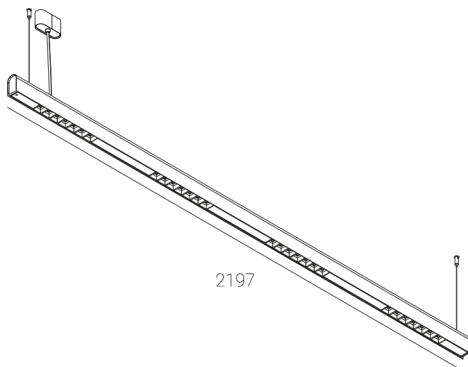

KAMERTON S Louver

CODE: 5.3201.04D1.C77W.F0

LED | 4000 K | >90 | SDCM ≤3 | 50.000 h
L80 B10 | IP20 | Casambi | 220-240V
50-60Hz |  | 

TECHNICAL DATA

Power: 37,6 W CC HO (High output)
Flux: 5100 lm
CCT: 4000 K
CRI: >90
SDCM: ≤3
Durability of LED sources: 50.000 h, L80 B10
Diffuser / Optic: Wide beam (UGR<19)

Mounting type: Suspended, direct (SD)
Power supply: 220-240V, 50-60Hz
Control: Casambi
Protection Class: I
IP: IP20
Material: Extruded aluminium profile
Finishing: powder coated: forrest (RAL6005)

TECHNICAL DRAWING

Dimensions: 2197x44 mm

PHOTOMETRIC DATA

ACCESSORIES (ORDERED SEPARATELY)

OTHER