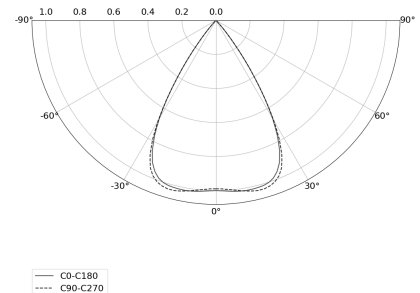

KAMERTON S Louver

CODE: 5.3201.04D1.C77W.F0

LED | 4000 K | >90 | SDCM ≤3 | 50.000 h
L80 B10 | IP20 | Casambi | 220-240V
50-60Hz |  | 

TECHNICAL DATA

Power: 37,6 W CC HO (High output)
Flux: 5100 lm
CCT: 4000 K
CRI: >90
SDCM: ≤3
Durability of LED sources: 50.000 h, L80 B10
Diffuser / Optic: Wide beam (UGR<19)

Dimensions: 2197x44 mm

PHOTOMETRIC DATA

ACCESSORIES (ORDERED SEPARATELY)

OTHER