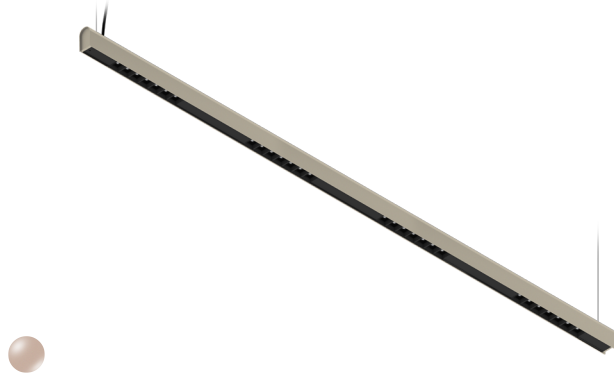

KAMERTON S Louver

CODE: 5.3201.04D1.C77W.D0

LED | 4000 K | >90 | SDCM ≤3 | 50,000 h
L80 B10 | IP20 | Casambi | 220-240V
50-60Hz |  | 

TECHNICAL DATA

Power: 37,6 W CC HO (High output)
Flux: 5100 lm
CCT: 4000 K
CRI: >90
SDCM: ≤3
Durability of LED sources: 50.000 h, L80 B10
Diffuser / Optic: Wide beam (UGR<19)

Mounting type: Suspended, direct (SD)
Power supply: 220-240V, 50-60Hz
Control: Casambi
Protection Class: I
IP: IP20
Material: Extruded aluminium profile
Finishing: powder coated: sandy

TECHNICAL DRAWING

Dimensions: 2197x44 mm

PHOTOMETRIC DATA

ACCESSORIES (ORDERED SEPARATELY)

OTHER