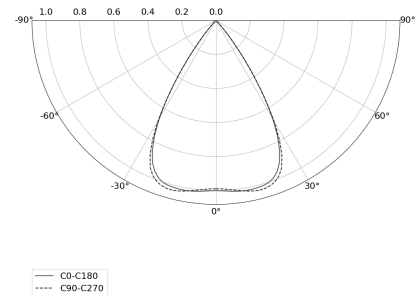

KAMERTON S Louver

CODE: 5.3201.04D1.C77W.E0

LED | 4000 K | >90 | SDCM ≤3 | 50.000 h
L80 B10 | IP20 | Casambi | 220-240V
50-60Hz |  | 

TECHNICAL DATA

Power: 37,6 W CC HO (High output)
Flux: 5100 lm
CCT: 4000 K
CRI: >90
SDCM: ≤3
Durability of LED sources: 50.000 h, L80 B10
Diffuser / Optic: Wide beam (UGR<19)

Dimensions: 2197x44 mm

PHOTOMETRIC DATA

ACCESSORIES (ORDERED SEPARATELY)

OTHER