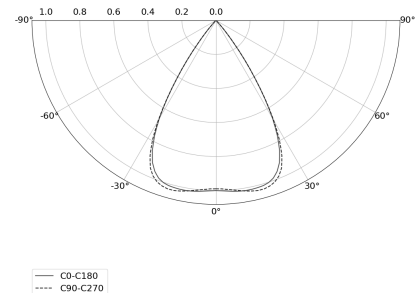

KAMERTON S Louver

CODE: 5.3201.04D1.C77W.NO

LED | 4000 K | >90 | SDCM ≤3 | 50.000 h
L80 B10 | IP20 | Casambi | 220-240V
50-60Hz |  | 

TECHNICAL DATA

Power: 37,6 W CC HO (High output)
Flux: 5100 lm
CCT: 4000 K
CRI: >90
SDCM: ≤3
Durability of LED sources: 50.000 h, L80 B10
Diffuser / Optic: Wide beam (UGR<19)

Dimensions: 2197x44 mm

PHOTOMETRIC DATA

ACCESSORIES (ORDERED SEPARATELY)

OTHER