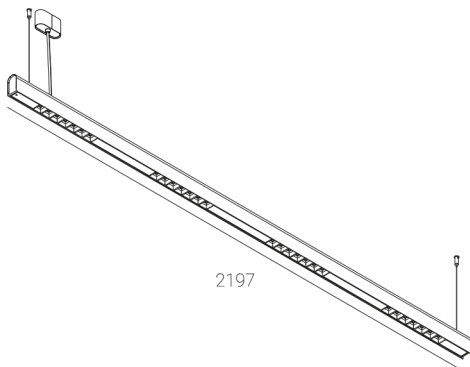

KAMERTON S Louver

CODE: 5.3201.04D1.C77W.NO

LED | 4000 K | >90 | SDCM ≤3 | 50.000 h
L80 B10 | IP20 | Casambi | 220-240V
50-60Hz |  | 

TECHNICAL DATA

Power: 37,6 W CC HO (High output)
Flux: 5100 lm
CCT: 4000 K
CRI: >90
SDCM: ≤3
Durability of LED sources: 50.000 h, L80 B10
Diffuser / Optic: Wide beam (UGR<19)

Mounting type: Suspended, direct (SD)
Power supply: 220-240V, 50-60Hz
Control: Casambi
Protection Class: I
IP: IP20
Material: Extruded aluminium profile
Finishing: powder coated: night

TECHNICAL DRAWING

Dimensions: 2197x44 mm

PHOTOMETRIC DATA

ACCESSORIES (ORDERED SEPARATELY)

OTHER