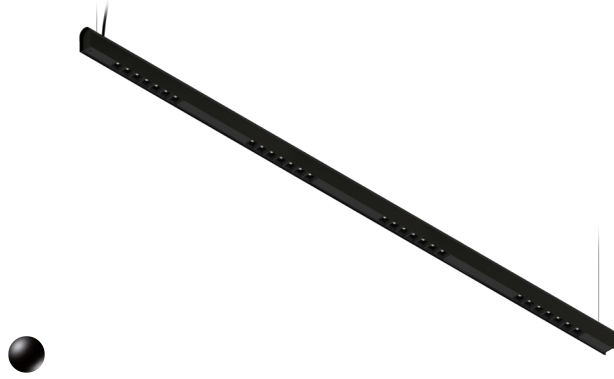

KAMERTON S Louver

CODE: 5.3201.04D1.C77W.B0

LED | 4000 K | >90 | SDCM ≤3 | 50,000 h
L80 B10 | IP20 | Casambi | 220-240V
50-60Hz |  | 

TECHNICAL DATA

Power: 37,6 W CC HO (High output)
Flux: 5100 lm
CCT: 4000 K
CRI: >90
SDCM: ≤3
Durability of LED sources: 50.000 h, L80 B10
Diffuser / Optic: Wide beam (UGR<19)

Mounting type: Suspended, direct (SD)
Power supply: 220-240V, 50-60Hz
Control: Casambi
Protection Class: I
IP: IP20
Material: Extruded aluminium profile
Finishing: powder coated: black dust

TECHNICAL DRAWING

Dimensions: 2197x44 mm

PHOTOMETRIC DATA

ACCESSORIES (ORDERED SEPARATELY)

OTHER