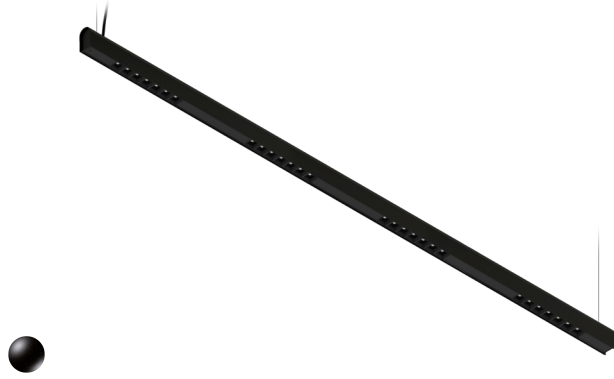

KAMERTON S Louver

CODE: 5.3201.04D1.C77W.B0

LED | 4000 K | >90 | SDCM ≤3 | 50.000 h
L80 B10 | IP20 | Casambi | 220-240V
50-60Hz |  | 

TECHNICAL DATA

Power: 37,6 W CC HO (High output)
Flux: 5100 lm
CCT: 4000 K
CRI: >90
SDCM: ≤3
Durability of LED sources: 50.000 h, L80 B10
Diffuser / Optic: Wide beam (UGR<19)

Mounting type: Suspended, direct (SD)
Power supply: 220-240V, 50-60Hz
Control: Casambi
Protection Class: I
IP: IP20
Material: Extruded aluminium profile
Finishing: powder coated: black dust

TECHNICAL DRAWING

Dimensions: 2197x44 mm

PHOTOMETRIC DATA

ACCESSORIES (ORDERED SEPARATELY)

OTHER