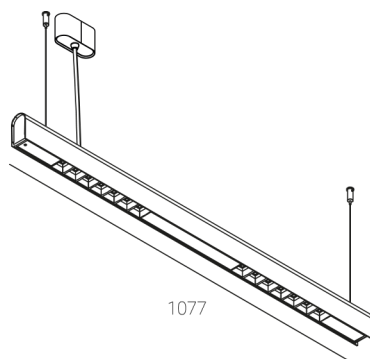

## KAMERTON S Louver

CODE: 5.3201.0211.WA3W.B0

LED | 2700-3000K | >90 | SDCM ≤3 | 50.000 h  
L80 B10 | IP20 | Dim to warm | 220-240V  
50-60Hz |  |  |

### TECHNICAL DATA

Power: 18,8+10,1 W CV HO (High output)  
Flux: 2742 lm  
CCT: 2700-3000K  
CRI: >90  
SDCM: ≤3  
Durability of LED sources: 50.000 h, L80 B10  
Diffuser / Optic: Wide beam (UGR<19)

Mounting type: Suspended, direct/indirect (SDI)  
Power supply: 220-240V, 50-60Hz  
Control: Dim to warm  
Protection Class: I  
IP: IP20  
Material: Extruded aluminium profile  
Finishing: powder coated: black dust

### TECHNICAL DRAWING

Dimensions: 1077x44 mm