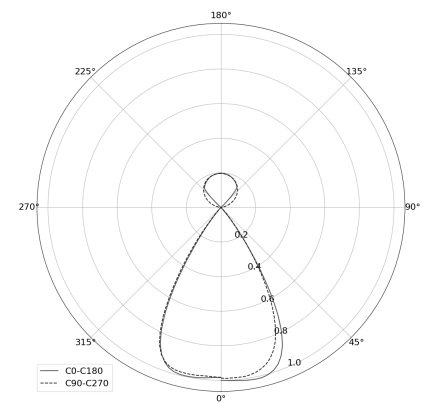

KAMERTON S Louver

CODE: 5.3201.0211.277W.H0

LED | 4000 K | >90 | SDCM ≤3 | 50.000 h
L80 B10 | IP20 | DALI | 220-240V
50-60Hz |  | 

TECHNICAL DATA

Power: 18,8+10,1 W CC HO (High output)
Flux: 3744 lm
CCT: 4000 K
CRI: >90
SDCM: ≤3
Durability of LED sources: 50.000 h, L80 B10
Diffuser / Optic: Wide beam (UGR<19)

Mounting type: Suspended, direct/indirect (SDI)
Power supply: 220-240V, 50-60Hz
Control: DALI
Protection Class: I
IP: IP20
Material: Extruded aluminium profile
Finishing: powder coated: graphite (RAL7024)

TECHNICAL DRAWING

Dimensions: 1077x44 mm

PHOTOMETRIC DATA

ACCESSORIES (ORDERED SEPARATELY)

OTHER