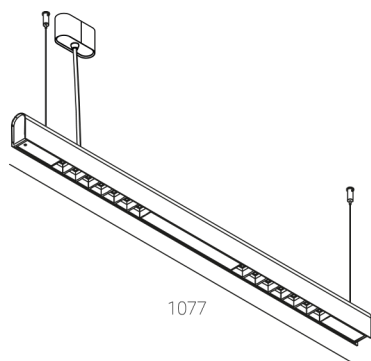

## KAMERTON S Louver

CODE: 5.3201.0211.277W.N0

LED | 4000 K | >90 | SDCM ≤3 | 50.000 h L80 B10 | IP20 | DALI | 220-240V 50-60Hz |  | 

### TECHNICAL DATA

Power: 18,8+10,1 W CC HO (High output)  
Flux: 3744 lm  
CCT: 4000 K  
CRI: >90  
SDCM: ≤3  
Durability of LED sources: 50.000 h, L80 B10  
Diffuser / Optic: Wide beam (UGR<19)

Mounting type: Suspended, direct/indirect (SDI)  
Power supply: 220-240V, 50-60Hz  
Control: DALI  
Protection Class: I  
IP: IP20  
Material: Extruded aluminium profile  
Finishing: powder coated: night

### TECHNICAL DRAWING

Dimensions: 1077x44 mm