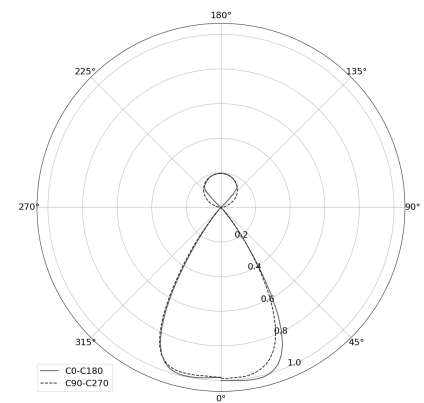

KAMERTON S Louver

CODE: 5.3201.0211.C77W.W0

LED | 4000 K | >90 | SDCM ≤3 | 50.000 h L80 B10 | IP20 | Casambi | 220-240V 50-60Hz |  |  |

TECHNICAL DATA

Power: 18,8+10,1 W CC HO (High output)
Flux: 3744 lm
CCT: 4000 K
CRI: >90
SDCM: ≤3
Durability of LED sources: 50.000 h, L80 B10
Diffuser / Optic: Wide beam (UGR<19)

Mounting type: Suspended, direct/indirect (SDI)
Power supply: 220-240V, 50-60Hz
Control: Casambi
Protection Class: I
IP: IP20
Material: Extruded aluminium profile
Finishing: powder coated: wine (RAL3005)

TECHNICAL DRAWING

Dimensions: 1077x44 mm

PHOTOMETRIC DATA

ACCESSORIES (ORDERED SEPARATELY)

OTHER