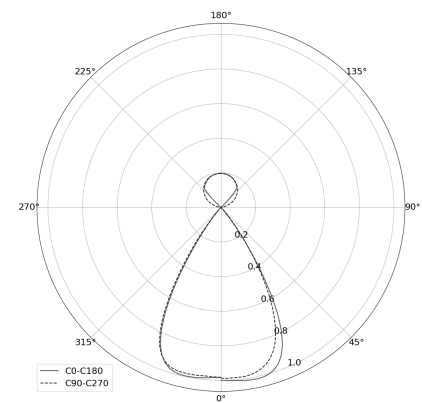

KAMERTON S Louver

CODE: 5.3201.0211.C77W.A0

LED | 4000 K | >90 | SDCM ≤3 | 50.000 h L80 B10 | IP20 | Casambi | 220-240V 50-60Hz |  |  |

TECHNICAL DATA

Power: 18,8+10,1 W CC HO (High output)
Flux: 3744 lm
CCT: 4000 K
CRI: >90
SDCM: ≤3
Durability of LED sources: 50.000 h, L80 B10
Diffuser / Optic: Wide beam (UGR<19)

Mounting type: Suspended, direct/indirect (SDI)
Power supply: 220-240V, 50-60Hz
Control: Casambi
Protection Class: I
IP: IP20
Material: Extruded aluminium profile
Finishing: powder coated: sage

TECHNICAL DRAWING

Dimensions: 1077x44 mm

PHOTOMETRIC DATA

ACCESSORIES (ORDERED SEPARATELY)

OTHER