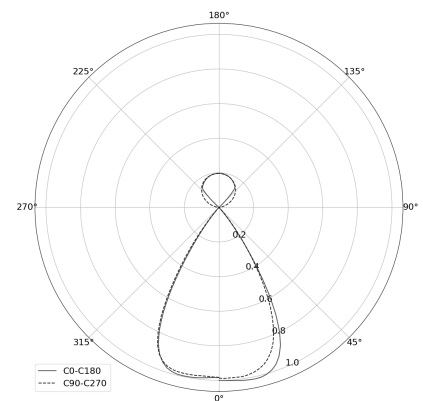

KAMERTON S Louver

CODE: 5.3201.0311.WA3W.G0

LED | 2700-3000K | >90 | SDCM ≤3 | 50.000 h L80 B10 | IP20 | Dim to warm | 220-240V 50-60Hz |  |  |

TECHNICAL DATA

Power: 28,2+16,8 W CV HO (High output)
Flux: 4286 lm
CCT: 2700-3000K
CRI: >90
SDCM: ≤3
Durability of LED sources: 50.000 h, L80 B10
Diffuser / Optic: Wide beam (UGR<19)

Mounting type: Suspended, direct/indirect (SDI)
Power supply: 220-240V, 50-60Hz
Control: Dim to warm
Protection Class: I
IP: IP20
Material: Extruded aluminium profile
Finishing: powder coated: fog (RAL7038)

TECHNICAL DRAWING

Dimensions: 1637x44 mm

PHOTOMETRIC DATA

ACCESSORIES (ORDERED SEPARATELY)

OTHER