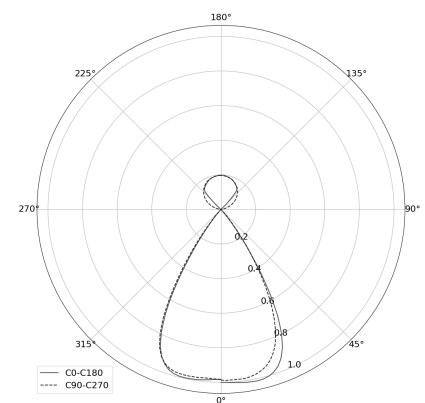

## KAMERTON S Louver

CODE: 5.3201.0311.WA3W.G0

LED | 2700-3000K | >90 | SDCM ≤3 | 50.000 h L80 B10 | IP20 | Dim to warm | 220-240V 50-60Hz |  |  |

### TECHNICAL DATA

Power: 28,2+16,8 W CV HO (High output)  
Flux: 4286 lm  
CCT: 2700-3000K  
CRI: >90  
SDCM: ≤3  
Durability of LED sources: 50.000 h, L80 B10  
Diffuser / Optic: Wide beam (UGR<19)

Mounting type: Suspended, direct/indirect (SDI)  
Power supply: 220-240V, 50-60Hz  
Control: Dim to warm  
Protection Class: I  
IP: IP20  
Material: Extruded aluminium profile  
Finishing: powder coated: fog (RAL7038)

### TECHNICAL DRAWING

Dimensions: 1637x44 mm

### PHOTOMETRIC DATA