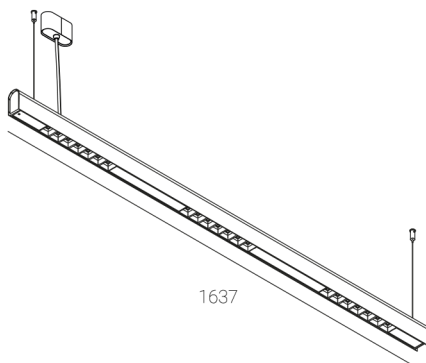

## KAMERTON S Louver

CODE 5.3201.0311.WA3W.W0

LED | 2700-3000K | >90 | SDCM ≤3 | 50.000 h L80 B10 | IP20 | Dim to warm | 220-240V 50-60Hz |  |  |

### TECHNICAL DATA

Power: 28,2+16,8 W CV HO (High output)  
Flux: 4286 lm  
CCT: 2700-3000K  
CRI: >90  
SDCM: ≤3  
Durability of LED sources: 50.000 h, L80 B10  
Diffuser / Optic: Wide beam (UGR<19)

Mounting type: Suspended, direct/indirect (SDI)  
Power supply: 220-240V, 50-60Hz  
Control: Dim to warm  
Protection Class: I  
IP: IP20  
Material: Extruded aluminium profile  
Finishing: powder coated: wine (RAL3005)

### TECHNICAL DRAWING

Dimensions: 1637x44 mm