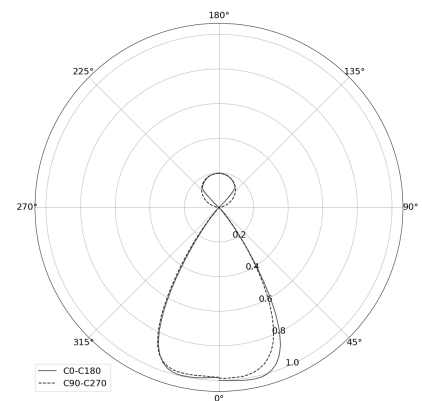

## KAMERTON S Louver

CODE 5.3201.0311.WA3W.W0

LED | 2700-3000K | >90 | SDCM ≤3 | 50.000 h L80 B10 | IP20 | Dim to warm | 220-240V 50-60Hz |  |  |

### TECHNICAL DATA

Power: 28,2+16,8 W CV HO (High output)  
Flux: 4286 lm  
CCT: 2700-3000K  
CRI: >90  
SDCM: ≤3  
Durability of LED sources: 50.000 h, L80 B10  
Diffuser / Optic: Wide beam (UGR<19)

Mounting type: Suspended, direct/indirect (SDI)  
Power supply: 220-240V, 50-60Hz  
Control: Dim to warm  
Protection Class: I  
IP: IP20  
Material: Extruded aluminium profile  
Finishing: powder coated: wine (RAL3005)

### TECHNICAL DRAWING

Dimensions: 1637x44 mm

### PHOTOMETRIC DATA