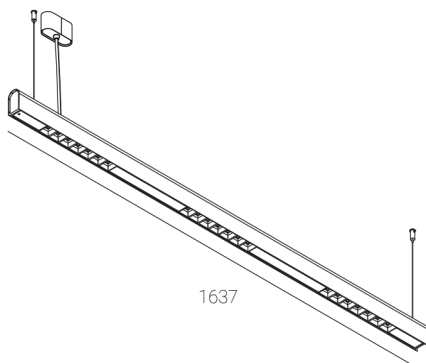

KAMERTON S Louver

CODE 5.3201.0311.WA3W.W0

LED | 2700-3000K | >90 | SDCM ≤3 | 50.000 h L80 B10 | IP20 | Dim to warm | 220-240V 50-60Hz |  |  |

TECHNICAL DATA

Power: 28,2+16,8 W CV HO (High output)
Flux: 4286 lm
CCT: 2700-3000K
CRI: >90
SDCM: ≤3
Durability of LED sources: 50.000 h, L80 B10
Diffuser / Optic: Wide beam (UGR<19)

Mounting type: Suspended, direct/indirect (SDI)
Power supply: 220-240V, 50-60Hz
Control: Dim to warm
Protection Class: I
IP: IP20
Material: Extruded aluminium profile
Finishing: powder coated: wine (RAL3005)

TECHNICAL DRAWING

Dimensions: 1637x44 mm

PHOTOMETRIC DATA

ACCESSORIES (ORDERED SEPARATELY)

OTHER