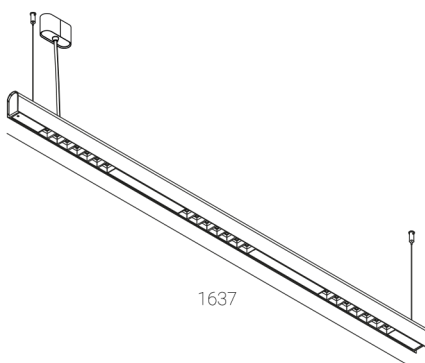

KAMERTON S Louver

CODE: 5.3201.0311.WA3W.B0

LED | 2700-3000K | >90 | SDCM ≤3 | 50.000 h L80 B10 | IP20 | Dim to warm | 220-240V 50-60Hz |  |  |

TECHNICAL DATA

Power: 28,2+16,8 W CV HO (High output)
Flux: 4286 lm
CCT: 2700-3000K
CRI: >90
SDCM: ≤3
Durability of LED sources: 50.000 h, L80 B10
Diffuser / Optic: Wide beam (UGR<19)

Mounting type: Suspended, direct/indirect (SDI)
Power supply: 220-240V, 50-60Hz
Control: Dim to warm
Protection Class: I
IP: IP20
Material: Extruded aluminium profile
Finishing: powder coated: black dust

TECHNICAL DRAWING

Dimensions: 1637x44 mm

PHOTOMETRIC DATA

ACCESSORIES (ORDERED SEPARATELY)

OTHER