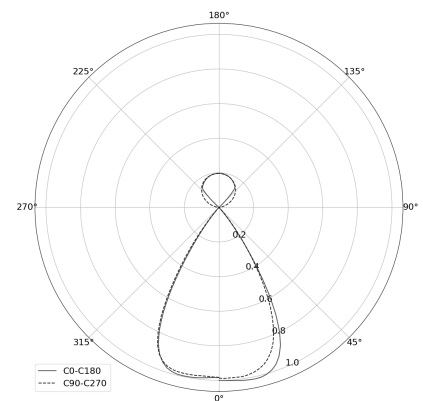

KAMERTON S Louver

CODE: 5.3201.03I1.167W.G0

LED | 3000 K | >90 | SDCM ≤3 | 50.000 h L80 B10 | IP20 | ON/OFF | 220-240V 50-60Hz |  | 

TECHNICAL DATA

Power: 28,2+16,8 W CC HO (High output)
Flux: 5436 lm
CCT: 3000 K
CRI: >90
SDCM: ≤3
Durability of LED sources: 50.000 h, L80 B10
Diffuser / Optic: Wide beam (UGR<19)

Mounting type: Suspended, direct/indirect (SDI)
Power supply: 220-240V, 50-60Hz
Control: ON/OFF
Protection Class: I
IP: IP20
Material: Extruded aluminium profile
Finishing: powder coated: fog (RAL7038)

TECHNICAL DRAWING

Dimensions: 1637x44 mm

PHOTOMETRIC DATA

ACCESSORIES (ORDERED SEPARATELY)

OTHER