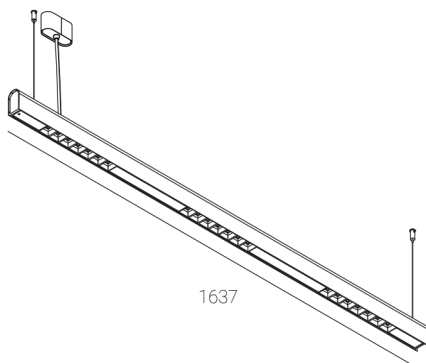

KAMERTON S Louver

CODE: 5.3201.03I1.167W.D0

LED | 3000 K | >90 | SDCM ≤3 | 50.000 h L80 B10 | IP20 | ON/OFF | 220-240V 50-60Hz |  | 

TECHNICAL DATA

Power: 28,2+16,8 W CC HO (High output)
Flux: 5436 lm
CCT: 3000 K
CRI: >90
SDCM: ≤3
Durability of LED sources: 50.000 h, L80 B10
Diffuser / Optic: Wide beam (UGR<19)

Mounting type: Suspended, direct/indirect (SDI)
Power supply: 220-240V, 50-60Hz
Control: ON/OFF
Protection Class: I
IP: IP20
Material: Extruded aluminium profile
Finishing: powder coated: sandy

TECHNICAL DRAWING

Dimensions: 1637x44 mm

PHOTOMETRIC DATA

ACCESSORIES (ORDERED SEPARATELY)

OTHER