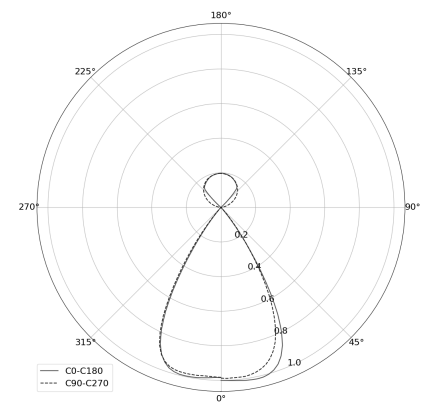

KAMERTON S Louver

CODE: 5.3201.03I1.167W.D0

LED | 3000 K | >90 | SDCM ≤3 | 50,000 h L80 B10 | IP20 | ON/OFF | 220-240V 50-60Hz |  | 

TECHNICAL DATA

Power: 28,2+16,8 W CC HO (High output)
Flux: 5436 lm
CCT: 3000 K
CRI: >90
SDCM: ≤3
Durability of LED sources: 50.000 h, L80 B10
Diffuser / Optic: Wide beam (UGR<19)

Mounting type: Suspended, direct/indirect (SDI)
Power supply: 220-240V, 50-60Hz
Control: ON/OFF
Protection Class: I
IP: IP20
Material: Extruded aluminium profile
Finishing: powder coated: sandy

TECHNICAL DRAWING

Dimensions: 1637x44 mm

PHOTOMETRIC DATA

ACCESSORIES (ORDERED SEPARATELY)

OTHER