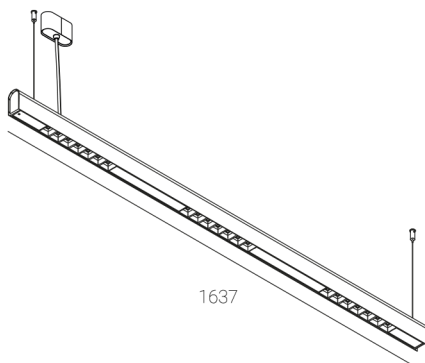

KAMERTON S Louver

CODE: 5.3201.03I1.167W.D0

LED | 3000 K | >90 | SDCM ≤3 | 50,000 h L80 B10 | IP20 | ON/OFF | 220-240V 50-60Hz |  | 

TECHNICAL DATA

Power: 28,2+16,8 W CC HO (High output)
Flux: 5436 lm
CCT: 3000 K
CRI: >90
SDCM: ≤3
Durability of LED sources: 50.000 h, L80 B10
Diffuser / Optic: Wide beam (UGR<19)

Mounting type: Suspended, direct/indirect (SDI)
Power supply: 220-240V, 50-60Hz
Control: ON/OFF
Protection Class: I
IP: IP20
Material: Extruded aluminium profile
Finishing: powder coated: sandy

TECHNICAL DRAWING

Dimensions: 1637x44 mm

PHOTOMETRIC DATA

ACCESSORIES (ORDERED SEPARATELY)

OTHER