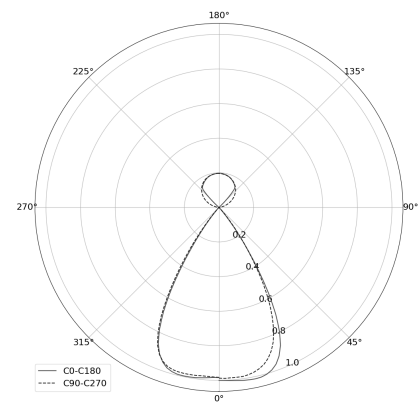

KAMERTON S Louver

CODE 5.3201.0311.167W.E0

LED | 3000 K | >90 | SDCM ≤3 | 50,000 h
L80 B10 | IP20 | ON/OFF | 220-240V
50-60Hz |  |  |

TECHNICAL DATA

Power: 28,2+16,8 W CC HO (High output)
Flux: 5436 lm
CCT: 3000 K
CRI: >90
SDCM: ≤3
Durability of LED sources: 50.000 h, L80 B10
Diffuser / Optic: Wide beam (UGR<19)

Mounting type: Suspended, direct/indirect (SDI)
Power supply: 220-240V, 50-60Hz
Control: ON/OFF
Protection Class: I
IP: IP20
Material: Extruded aluminium profile
Finishing: powder coated: earth

TECHNICAL DRAWING

Dimensions: 1637x44 mm

PHOTOMETRIC DATA

ACCESSORIES (ORDERED SEPARATELY)

OTHER