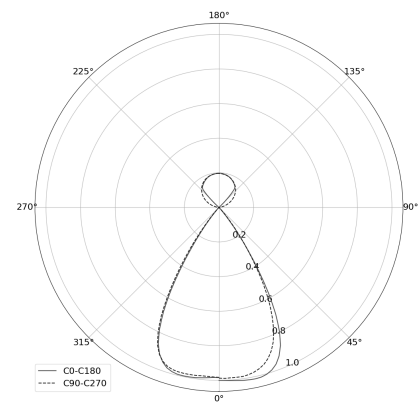

KAMERTON S Louver

CODE: 5.3201.0311.167W.M0

LED | 3000 K | >90 | SDCM ≤3 | 50.000 h L80 B10 | IP20 | ON/OFF | 220-240V 50-60Hz |  | 

TECHNICAL DATA

Power: 28,2+16,8 W CC HO (High output)
Flux: 5436 lm
CCT: 3000 K
CRI: >90
SDCM: ≤3
Durability of LED sources: 50.000 h, L80 B10
Diffuser / Optic: Wide beam (UGR<19)

Mounting type: Suspended, direct/indirect (SDI)
Power supply: 220-240V, 50-60Hz
Control: ON/OFF
Protection Class: I
IP: IP20
Material: Extruded aluminium profile
Finishing: powder coated: marrone

TECHNICAL DRAWING

Dimensions: 1637x44 mm

PHOTOMETRIC DATA

ACCESSORIES (ORDERED SEPARATELY)

OTHER