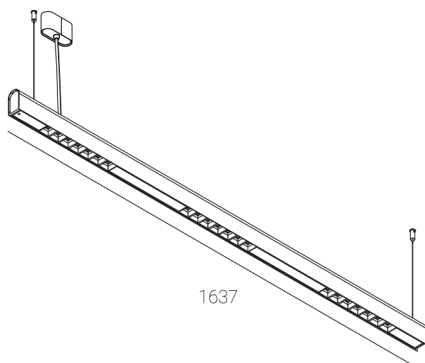

KAMERTON S Louver

CODE: 5.3201.0311.167W.M0

LED | 3000 K | >90 | SDCM ≤3 | 50.000 h L80 B10 | IP20 | ON/OFF | 220-240V 50-60Hz |  | 

TECHNICAL DATA

Power: 28,2+16,8 W CC HO (High output)
Flux: 5436 lm
CCT: 3000 K
CRI: >90
SDCM: ≤3
Durability of LED sources: 50.000 h, L80 B10
Diffuser / Optic: Wide beam (UGR<19)

Mounting type: Suspended, direct/indirect (SDI)
Power supply: 220-240V, 50-60Hz
Control: ON/OFF
Protection Class: I
IP: IP20
Material: Extruded aluminium profile
Finishing: powder coated: marrone

TECHNICAL DRAWING

Dimensions: 1637x44 mm

PHOTOMETRIC DATA

ACCESSORIES (ORDERED SEPARATELY)

OTHER