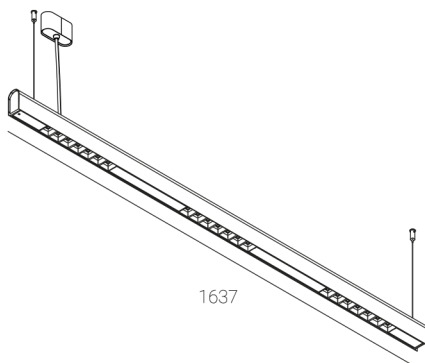

KAMERTON S Louver

CODE: 5.3201.0311.277W.A0

LED | 4000 K | >90 | SDCM ≤3 | 50.000 h
L80 B10 | IP20 | DALI | 220-240V
50-60Hz |  | CE |

TECHNICAL DATA

Power: 28,2+16,8 W CC HO (High output)
Flux: 5815 lm
CCT: 4000 K
CRI: >90
SDCM: ≤3
Durability of LED sources: 50.000 h, L80 B10
Diffuser / Optic: Wide beam (UGR<19)

Mounting type: Suspended, direct/indirect (SDI)
Power supply: 220-240V, 50-60Hz
Control: DALI
Protection Class: I
IP: IP20
Material: Extruded aluminium profile
Finishing: powder coated: sage

TECHNICAL DRAWING

Dimensions: 1637x44 mm

PHOTOMETRIC DATA

ACCESSORIES (ORDERED SEPARATELY)

OTHER