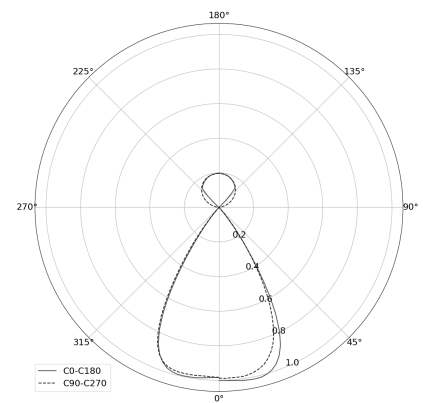

KAMERTON S Louver

CODE: 5.3201.0411.WA3W.40

LED | 2700-3000K | >90 | SDCM ≤3 | 50.000 h
L80 B10 | IP20 | Dim to warm | 220-240V
50-60Hz |  |  |

TECHNICAL DATA

Power: 37,6+23,5 W CV HO (High output)
Flux: 5830 lm
CCT: 2700-3000K
CRI: >90
SDCM: ≤3
Durability of LED sources: 50.000 h, L80 B10
Diffuser / Optic: Wide beam (UGR<19)

Mounting type: Suspended, direct/indirect (SDI)
Power supply: 220-240V, 50-60Hz
Control: Dim to warm
Protection Class: I
IP: IP20
Material: Extruded aluminium profile
Finishing: powder coated: white (RAL9016)

TECHNICAL DRAWING

Dimensions: 2197x44 mm

PHOTOMETRIC DATA

ACCESSORIES (ORDERED SEPARATELY)

OTHER