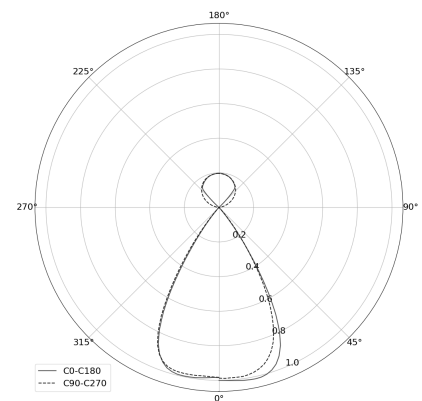

## KAMERTON S Louver

CODE: 5.3201.0411.WA3W.H0

LED | 2700-3000K | >90 | SDCM ≤3 | 50.000 h  
L80 B10 | IP20 | Dim to warm | 220-240V  
50-60Hz |  |  |

### TECHNICAL DATA

Power: 37,6+23,5 W CV HO (High output)  
Flux: 5830 lm  
CCT: 2700-3000K  
CRI: >90  
SDCM: ≤3  
Durability of LED sources: 50.000 h, L80 B10  
Diffuser / Optic: Wide beam (UGR<19)

Mounting type: Suspended, direct/indirect (SDI)  
Power supply: 220-240V, 50-60Hz  
Control: Dim to warm  
Protection Class: I  
IP: IP20  
Material: Extruded aluminium profile  
Finishing: powder coated: graphite (RAL7024)

### TECHNICAL DRAWING

Dimensions: 2197x44 mm

### PHOTOMETRIC DATA