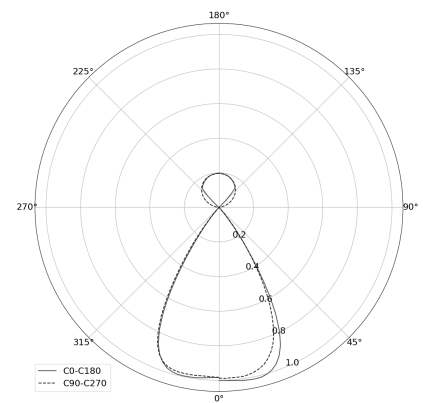

KAMERTON S Louver

CODE: 5.3201.0411.WA3W.A0

LED | 2700-3000K | >90 | SDCM ≤3 | 50.000 h
L80 B10 | IP20 | Dim to warm | 220-240V
50-60Hz |  |  |

TECHNICAL DATA

Power: 37,6+23,5 W CV HO (High output)
Flux: 5830 lm
CCT: 2700-3000K
CRI: >90
SDCM: ≤3
Durability of LED sources: 50.000 h, L80 B10
Diffuser / Optic: Wide beam (UGR<19)

Mounting type: Suspended, direct/indirect (SDI)
Power supply: 220-240V, 50-60Hz
Control: Dim to warm
Protection Class: I
IP: IP20
Material: Extruded aluminium profile
Finishing: powder coated: sage

TECHNICAL DRAWING

Dimensions: 2197x44 mm

PHOTOMETRIC DATA

ACCESSORIES (ORDERED SEPARATELY)

OTHER